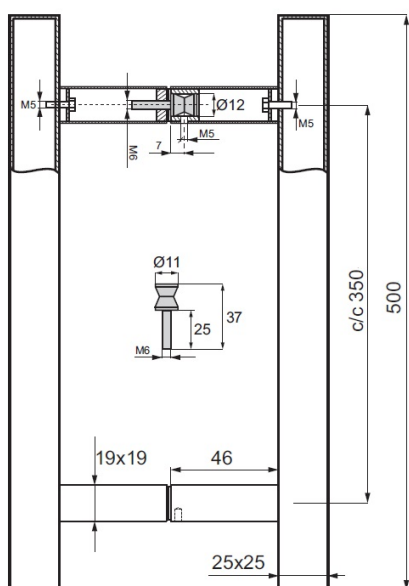

PRODUCT SHEET

Description:

Door Handle "Sava" SS304 Brushed, 25x25x500mm, cc 350mm, 8-12mm Glass Thickness, Bore: $\varnothing 12$ mm

Item number:

17.87.072-0

Units	Box	Carton	HS Code	Barcode
Pair	1	10	8302415000	 5704866485401